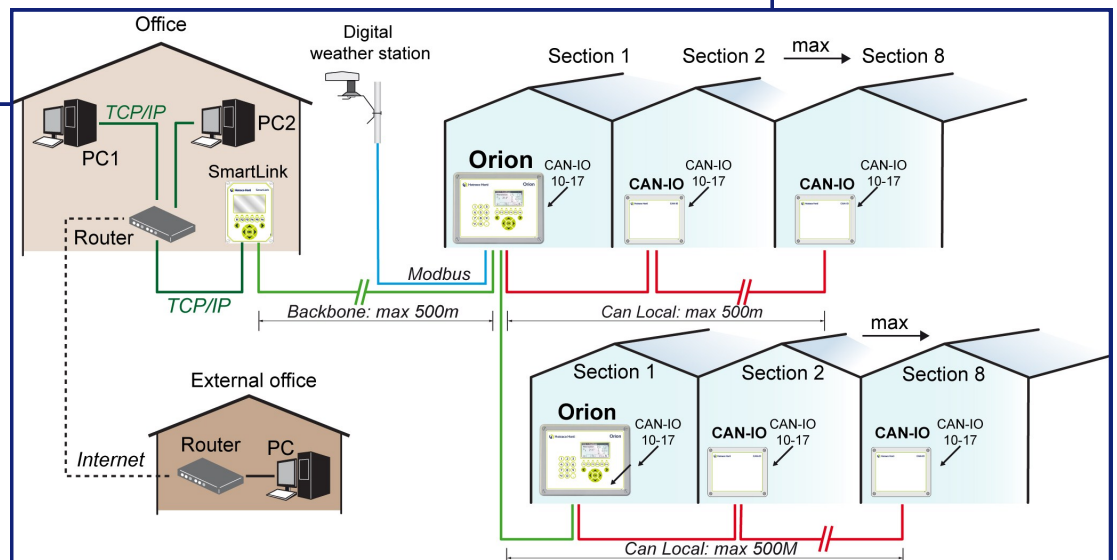

ORION-GC Climate computer

Optimal cultivation result and sustainable water management

The ORION-GC is an extremely versatile, functional and easy-to-operate computer for controlling the climate and irrigation in up to 8 compartments in a greenhouse.

Using the ORION-GC, the greenhouse climate can be controlled based on the measured room temperature, relative humidity, CO₂, water temperature and meteorological data. New in the ORION-GC is the ability to irrigate in 8 groups. In short, at any time, in the right location, the desired amount of water. In addition, one has the option to operate 1, 2 or 3 water valves at the same time. Within each compartment 24 water valves can be controlled and outside the compartment another 24. Furthermore, the ORION-GC is equipped with 4 time programs and 8 external time starts.

Greenhouse / compartment

System with 1 computer

System with multiple computers