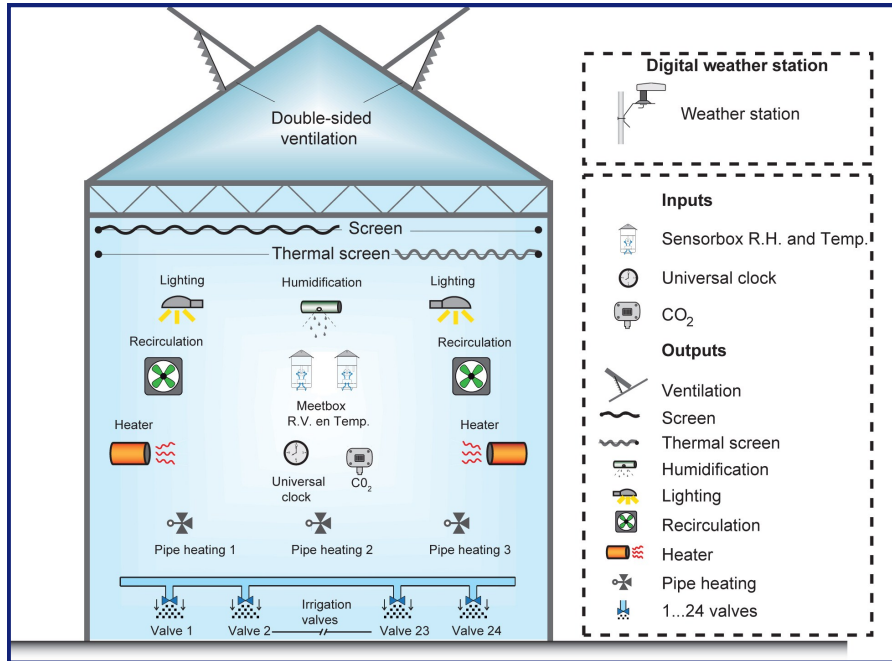

ORION-GC Climate computer

Optimal cultivation result and sustainable water management

The ORION-GC is an extremely versatile, functional and easy-to-operate computer for controlling the climate and irrigation in up to 8 compartments in a greenhouse.

Using the ORION-GC, the greenhouse climate can be controlled based on the measured room temperature, relative humidity, CO₂, water temperature and meteorological data. New in the ORION-GC is the ability to irrigate in 8 groups. In short, at any time, in the right location, the desired amount of water. In addition, one has the option to operate 1, 2 or 3 water valves at the same time. Within each compartment 24 water valves can be controlled and outside the compartment another 24. Furthermore, the ORION-GC is equipped with 4 time programs and 8 external time starts.

The computer's control is based on clear symbols that enable you to see what you are doing at a glance. It is possible to make use of curves in case of important settings. A PC, smartphone or tablet can be used to operate remotely and read out and log data.

Greenhouse / compartment

System with 1 computer

System with multiple computers