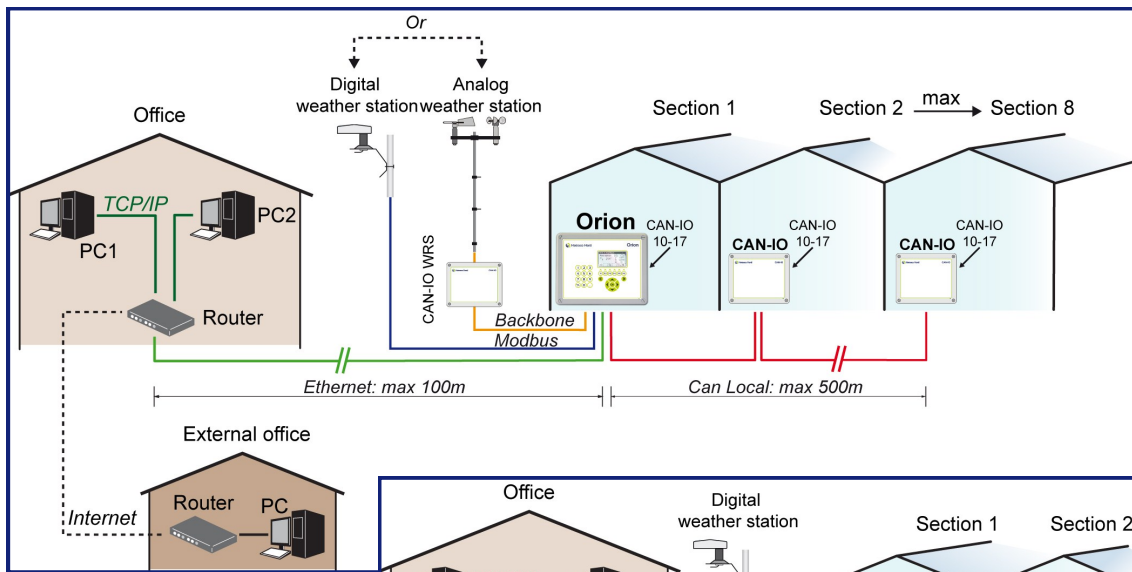

ORION-GC Climate computer

Optimal cultivation result and sustainable water management

The ORION-GC is an extremely versatile, functional and easy-to-operate computer for controlling the climate and irrigation in up to 8 compartments in a greenhouse.

Using the ORION-GC, the greenhouse climate can be controlled based on the measured room temperature, relative humidity, CO₂, water temperature and meteorological data. New in the ORION-GC is the ability to irrigate in 8 groups. In short, at any time, in the right location, the desired amount of water. In addition, one has the option to operate 1, 2 or 3 water valves at the same time. Within each compartment 24 water valves can be controlled and outside the compartment another 24. Furthermore, the ORION-GC is equipped with 4 time programs and 8 external time starts.

The computer's control is based on clear symbols that enable you to see what you are doing at a glance. It is possible to make use of curves in case of important settings. A PC, smartphone or tablet can be used to operate remotely and read out and log data.

Greenhouse / compartment

System with 1 computer

System with multiple computers